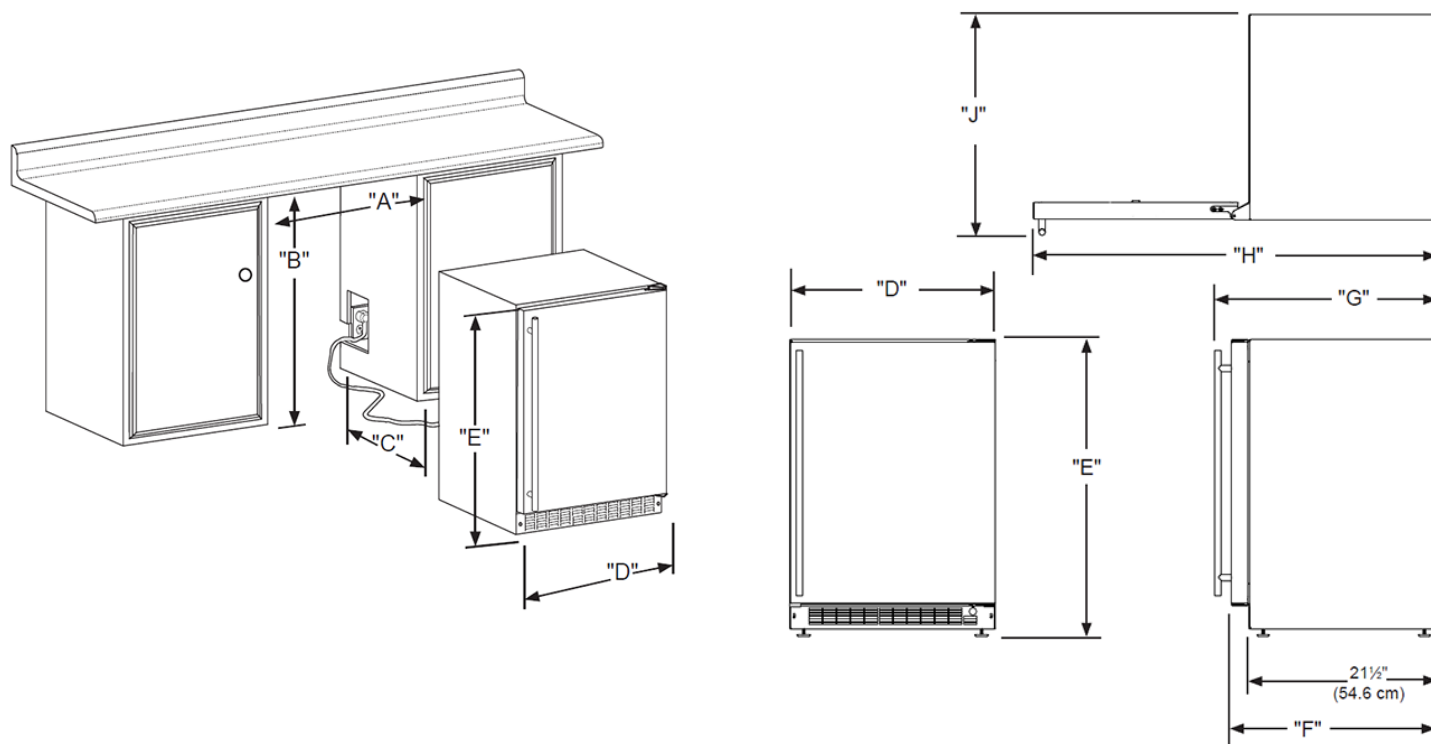

MLRF224

24" REFRIGERATOR-FREEZER

MARVEL CLASSIC COLLECTION

MAIN FEATURES

- 3.9 cu ft. capacity stores up to 72 cans (12-oz)
- 1 cu ft. freezer can store up to 12 pints of ice cream
- MaxStore bin organizes loose items
- Includes 2 half-width cantilevered steel-framed glass shelves and 1 full-width fixed steel-framed glass shelf
- Dynamic cooling technology delivers rapid cool down, frost-free operation, and temperature stability
- Digital controls allow you to select a temperature for both the refrigerator and the freezer - Refrigerator: 34°F to 42°F, Freezer: 0°F to 5°F
- Door ajar and high/low temperature alerts
- Arctic white LED theater-style lighting
- Arctic white interior
- Reversible door allows for right or left swing
- Panel ready model requires 3/4" or 5/8" custom panel and handle (not supplied by Marvel)

MLRF224-IS01A

DIMENSIONAL DRAWINGS

ROUGH IN DIMENSIONS*

"A"	"B"	"C"
24"	34" to 35"	24"
(61 cm)	(86.4 to 88.9 cm)	(61 cm)

CABINET DIMENSIONS*

"D"	"E"	"F"	"G"	"H"	"J"
23-7/8"	33-3/4" to 34-3/4"	23-5/8"*	25-1/2"	46-3/8"*	25-3/4"*
(60.7 cm)	(85.7 cm to 88.3 cm)	(60 cm)	(64.8 cm)	(117.8 cm)	(65.4 cm)

*Stainless steel model dimensions only. For panel-ready models, see the owner's guide online at marvelrefrigeration.com.

PRODUCT SPECIFICATIONS

Capacity	4.9 cu. ft.
Cord Length	6 ft.
Electrical Requirements	115V / 60 Hz / 15A
ENERGY STAR	Yes
Panel Height	29-21/32" (75.3 cm)
Panel Thickness	5/8" (1.6 cm) or 3/4" (1.9 cm)
Panel Type	2-3/4" (7 cm) Solid Panel
Panel Width	23-5/8" (60 cm)
Refrigerant Type	R600a

Sabbath Mode	Yes
Shipping Dimensions	28" W x 31" D x 37" H
Shipping Weight	160 lbs
Temperature Range	Refrigerator: 34°F to 42°F Freezer: 0°F to 5°F

For comprehensive installation instructions, including panel overlay details, please visit marvelrefrigeration.com to access the owner's guide. All specifications are subject to change without notice.