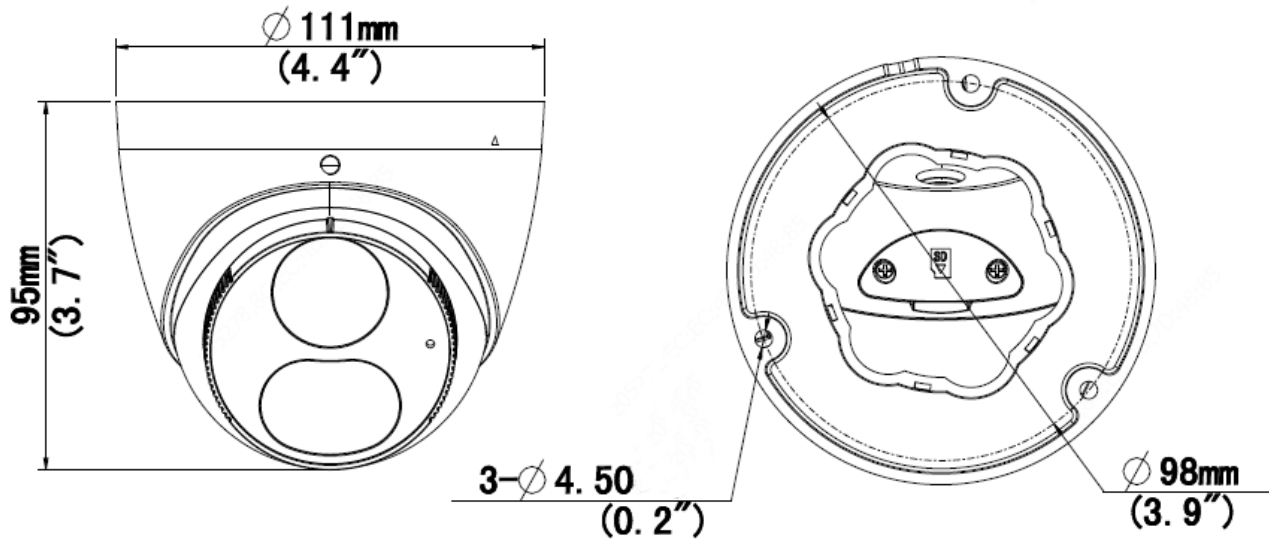

EN 61000-3-3-2013
Safety	IEC 62368-1 EN 62368-1 UL 62368-1
Environment	CE-ROHS (2011/65/EU;(EU)2015/863); WEEE (2012/19/EU); REACH (Regulation (EC) No 1907/2006)
General	
Power	DC 12V±25%, PoE (IEEE 802.3af)
	Power consumption: Max 10.5W
Power Interface	Ø 5.5mm coaxial power plug
Dimensions (L x W x H)	Φ111 x 95mm (Φ4.4" x 3.7")
Weight	0.48kg (1.058lb)
Material	Metal + Plastic
Working Environment	-30°C ~ 60°C (-22°F ~ 140°F), Humidity: ≤95% RH (non-condensing)
Storage Environment	-30°C ~ 60°C (-22°F ~ 140°F), Humidity: ≤95% RH (non-condensing)
Surge Protection	4KV
Reset Button	N/A
Protection	Ingression protection: IP67

Dimensions

Accessories

TR-JB03-G-IN

TR-JB07/WM03-G-IN

TR-WM03-D-IN

TR-UM06-E-IN

TR-UP06-IN

TR-A01-IN